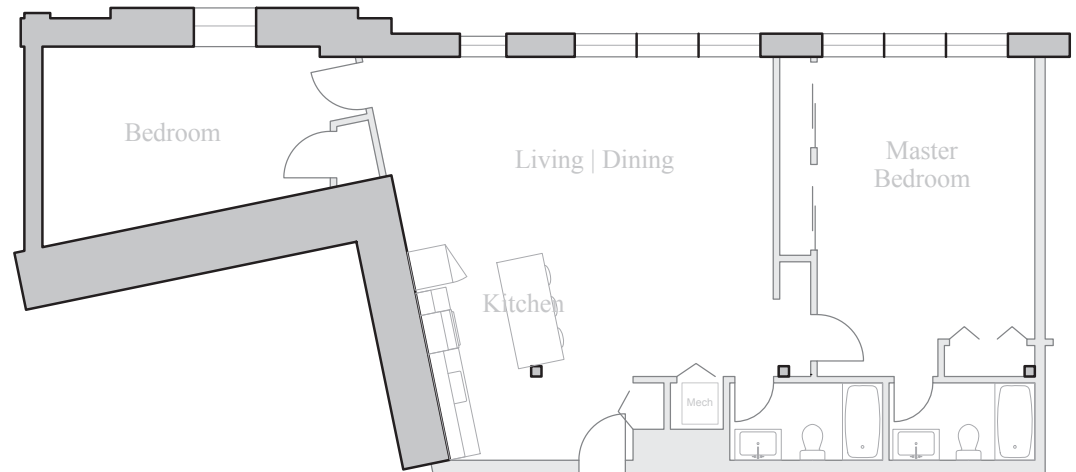

Unit 207

FLOOR 2
2 Bedroom, 2 Bath

1275 SQUARE FEET

Residences:

Waterfall Views
Historic Details
Spacious Open Floorplans

Kitchen & Living Spaces:

Open Kitchens
Granite Countertops
Stainless Steel Appliances

Landscape:

Riverfront Promenade
Abundant Greenspace
Waterfall Observation Deck
Recreational Boat Ramp
Grill & Cookout Terrace

M

Residential

535 Roosevelt Avenue
Central Falls, RI 02863
Tel: 401.725.5550

www.MRESIDENTIAL.com

www.MRESIDENTIAL.com

Modern Mill Living

DEVELOPED BY: Tai O and Unisource International

The material contained herein is intended for informational purposes only and does not constitute an offering for sale. Information is accurate at the time it is presented but is subject to change and no warranty or representation is made as to present or future conditions of the M Residential project. At the time residences are offered for sale all purchasers will be presented with a detailed public condominium offering statement as required by Rhode Island law.