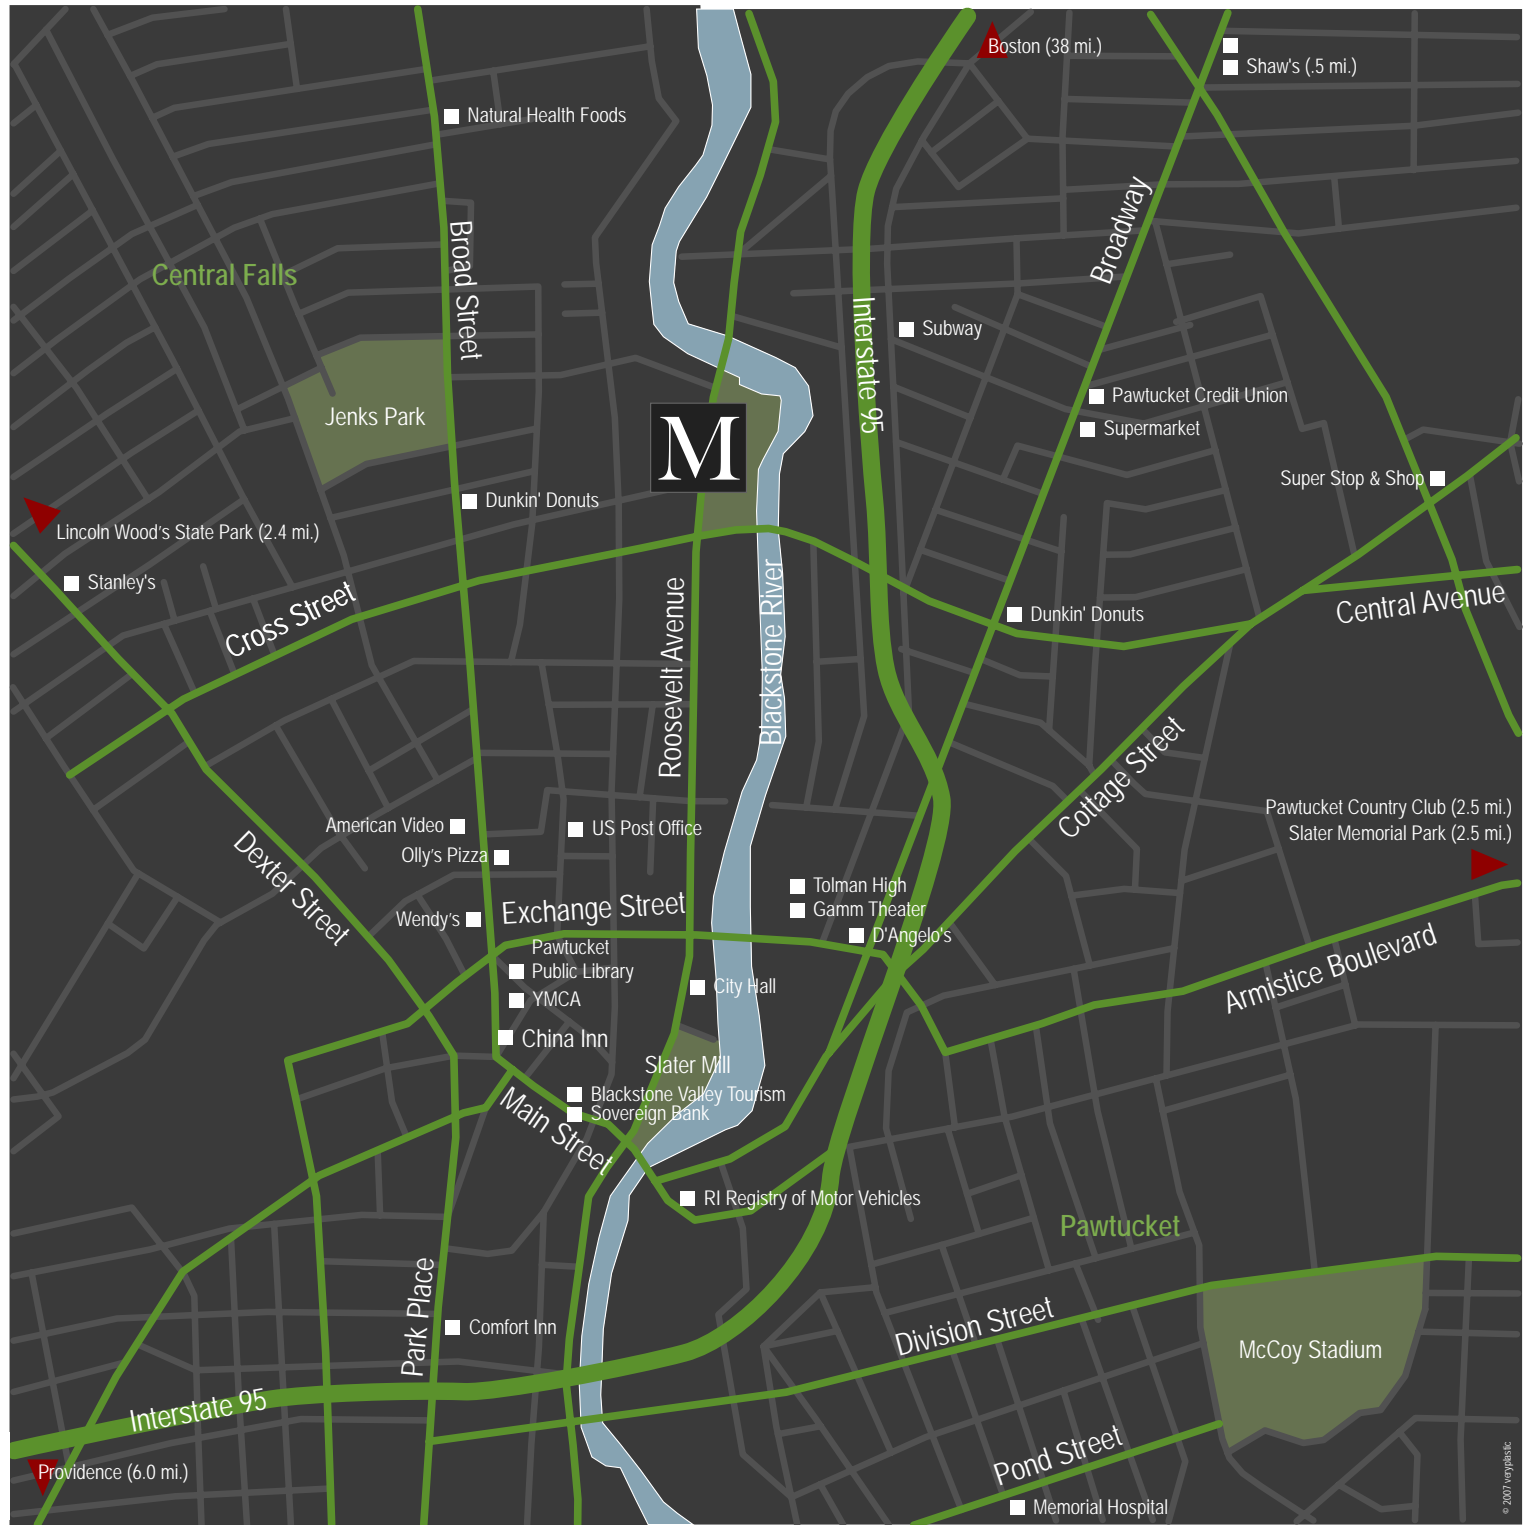

M

Residential

555 Roosevelt Avenue
Central Falls, RI 02863
Tel: 401.725.5550
www.MRESIDENTIAL.com