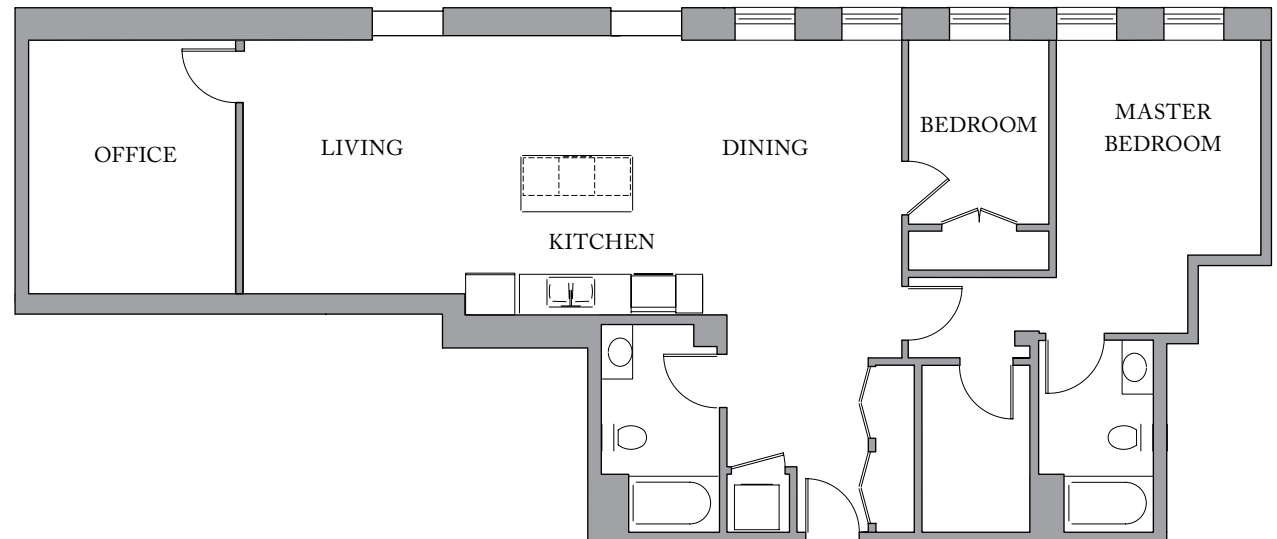

Unit 101

FLOOR 1 1,460 SQUARE FEET
2 Bedroom, 2 Bath, Home Office

Residences:
Waterfall Views
Historic Details
Spacious Open Floorplans

Kitchen & Living Spaces:
Open Kitchens
Granite Countertops
Stainless Steel Appliances

Landscape:
Riverfront Promenade
Abundant Greenspace
Waterfall Observation Deck
Recreational Boat Ramp
Grill & Cookout Terrace

M

Residential

501 Roosevelt Avenue
Central Falls, RI 02863
Tel: 401.725.5550

www.MRESIDENTIAL.com