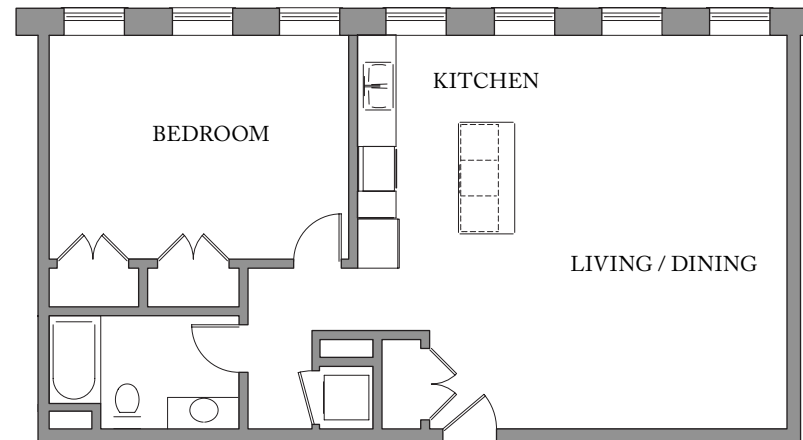

Unit 406

FLOOR 4
1 Bedroom, 1 Bath

900 SQUAREFEET

Residences:

Waterfall Views
Historic Details
Spacious Open Floorplans

Kitchen & Living Spaces:

Open Kitchens
Granite Countertops
Stainless Steel Appliances

Landscape:

Riverfront Promenade
Abundant Greenspace
Waterfall Observation Deck
Recreational Boat Ramp
Grill & Cookout Terrace

M

Residential

501 Roosevelt Avenue
Central Falls, RI 02863
Tel: 401.725.5550

www.MRESIDENTIAL.com

www.MRESIDENTIAL.com

Modern Mill Living

DEVELOPED BY: Tai O and Unisource International

The material contained herein is intended for informational purposes only and does not constitute an offering for sale. Information is accurate at the time it is presented but is subject to change and no warranty or representation is made as to present or future conditions of the M Residential project. At the time residences are offered for sale all purchasers will be presented with a detailed public condominium offering statement as required by Rhode Island law.