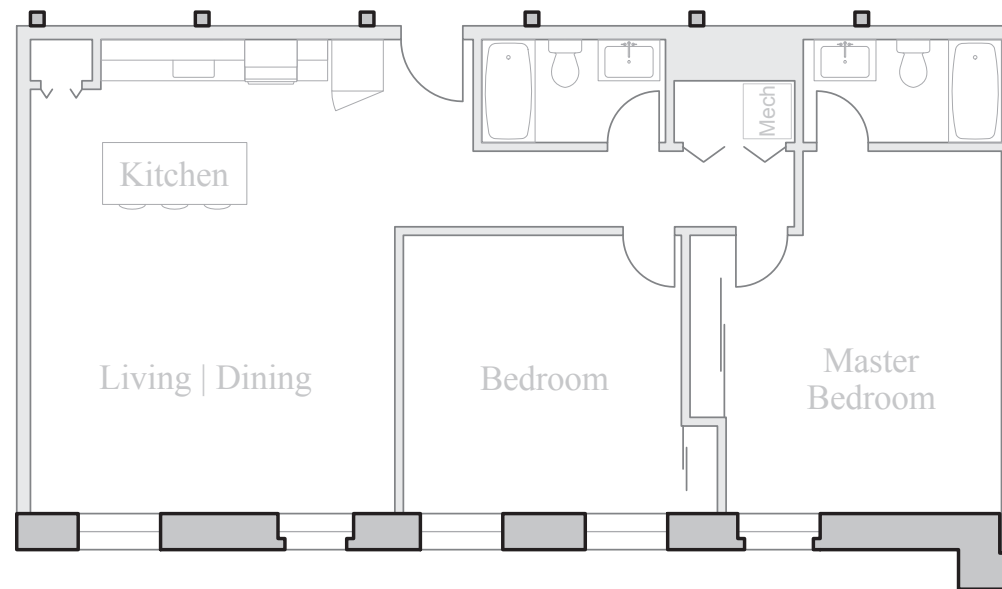

Unit 417

FLOOR 4
2 Bedroom, 2 Bath

1085 SQUARE FEET

Residences:

Waterfall Views
Historic Details
Spacious Open Floorplans

Kitchen & Living Spaces:

Open Kitchens
Granite Countertops
Stainless Steel Appliances

Landscape:

Riverfront Promenade
Abundant Greenspace
Waterfall Observation Deck
Recreational Boat Ramp
Grill & Cookout Terrace

M

Residential

535 Roosevelt Avenue
Central Falls, RI 02863
Tel: 401.725.5550

www.MRESIDENTIAL.com

www.MRESIDENTIAL.com

Modern Mill Living

DEVELOPED BY: Tai O and Unisource International

The material contained herein is intended for informational purposes only and does not constitute an offering for sale. Information is accurate at the time it is presented but is subject to change and no warranty or representation is made as to present or future conditions of the M Residential project. At the time residences are offered for sale all purchasers will be presented with a detailed public condominium offering statement as required by Rhode Island law.