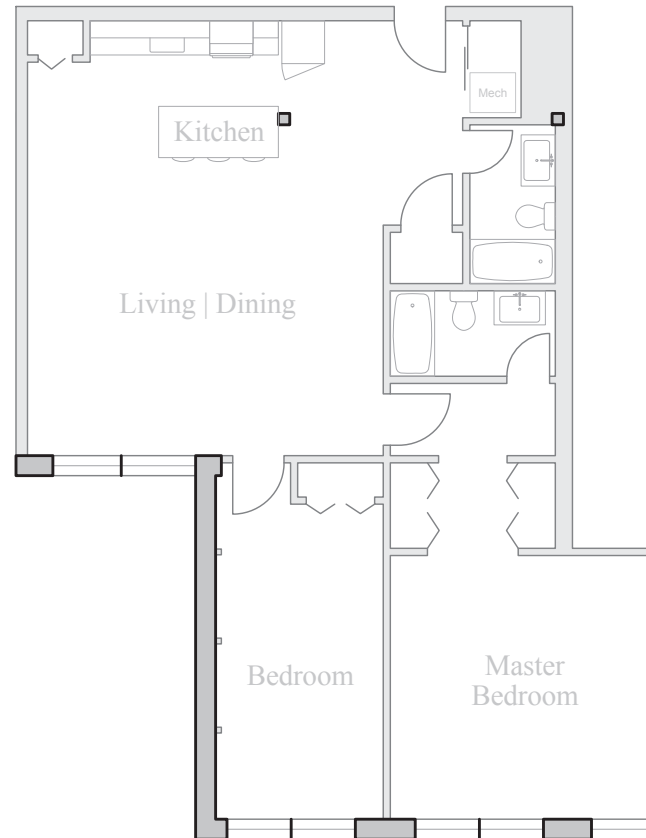

Unit 506

FLOOR 5
2 Bedroom, 2 Bath

1290 SQUARE FEET

Residences:

Waterfall Views
Historic Details
Spacious Open Floorplans

Kitchen & Living Spaces:

Open Kitchens
Granite Countertops
Stainless Steel Appliances

Landscape:

Riverfront Promenade
Abundant Greenspace
Waterfall Observation Deck
Recreational Boat Ramp
Grill & Cookout Terrace

www.MRESIDENTIAL.com

Modern Mill Living

DEVELOPED BY: Tai O and Unisource International

The material contained herein is intended for informational purposes only and does not constitute an offering for sale. Information is accurate at the time it is presented but is subject to change and no warranty or representation is made as to present or future conditions of the M Residential project. At the time residences are offered for sale all purchasers will be presented with a detailed public condominium offering statement as required by Rhode Island law.

M

Residential

535 Roosevelt Avenue
Central Falls, RI 02863
Tel: 401.725.5550

www.MRESIDENTIAL.com