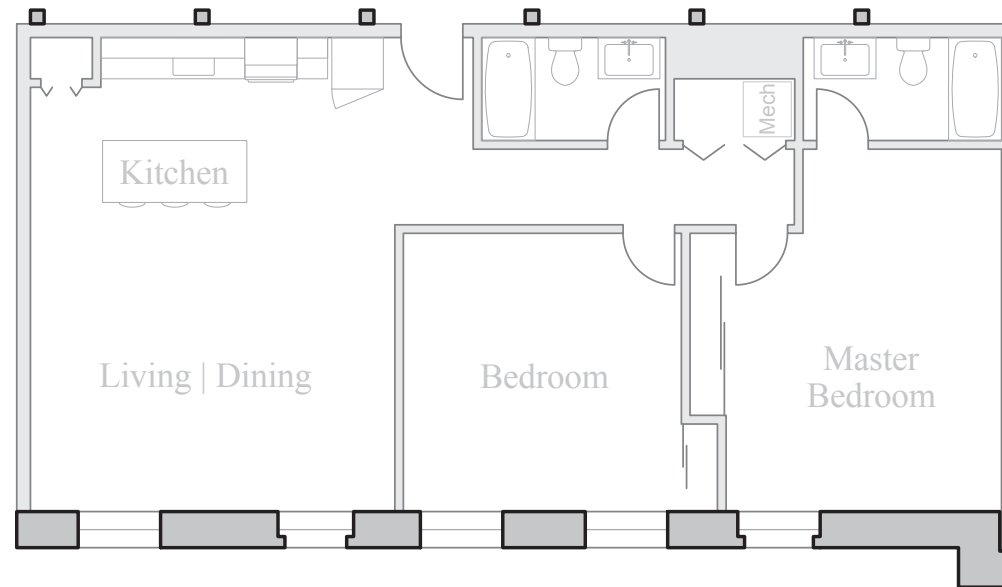

Unit 517

FLOOR 5
2 Bedroom, 2 Bath

1085 SQUARE FEET

Residences:

Waterfall Views
Historic Details
Spacious Open Floorplans

Kitchen & Living Spaces:

Open Kitchens
Granite Countertops
Stainless Steel Appliances

Landscape:

Riverfront Promenade
Abundant Greenspace
Waterfall Observation Deck
Recreational Boat Ramp
Grill & Cookout Terrace

M

Residential

535 Roosevelt Avenue
Central Falls, RI 02863
Tel: 401.725.5550

www.MRESIDENTIAL.com

www.MRESIDENTIAL.com

Modern Mill Living

DEVELOPED BY: Tai O and Unisource International

The material contained herein is intended for informational purposes only and does not constitute an offering for sale. Information is accurate at the time it is presented but is subject to change and no warranty or representation is made as to present or future conditions of the M Residential project. At the time residences are offered for sale all purchasers will be presented with a detailed public condominium offering statement as required by Rhode Island law.