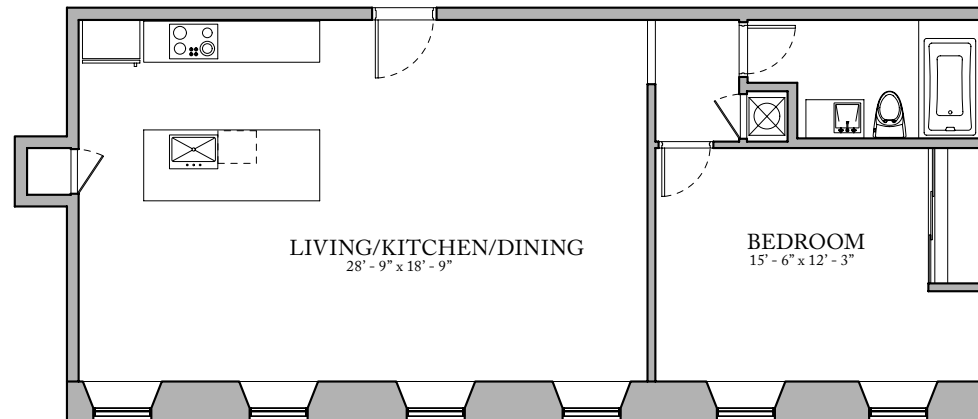

Unit 103

FLOOR 1
1 Bedroom, 1 Bath

1007 SQUARE FEET

Residences:

Waterfall Views
Historic Details
Spacious Open Floorplans
Keyless Entry System
Video Security System
Zoned Climate Control
Washer & Dryer Units

Kitchen & Living Spaces:

Open Kitchens
Exotic Hardwood Floors
Custom Lacquer Cabinetry
Granite Countertops
Jenn Air Floating Glass Appliances

Bathrooms:

Designer Fixtures
Italian Tile
Marble Countertops
Custom Floating Vanities
Custom Medicine Cabinets

Landscape:

Riverfront Promenade
Abundant Greenspace
Waterfall Observation Deck
Private Gardens
Recreational Boat Ramp
Grill & Cookout Terrace

M

Residential

555 Roosevelt Avenue
Central Falls, RI 02863
Tel: 401.725.5550

www.MRESIDENTIAL.com

www.MRESIDENTIAL.com

Modern Mill Living

DEVELOPED BY: Tai O and Unisource International

The material contained herein is intended for informational purposes only and does not constitute an offering for sale. Information is accurate at the time it is presented but is subject to change and no warranty or representation is made as to present or future conditions of the M Residential project. At the time residences are offered for sale all purchasers will be presented with a detailed public condominium offering statement as required by Rhode Island law.